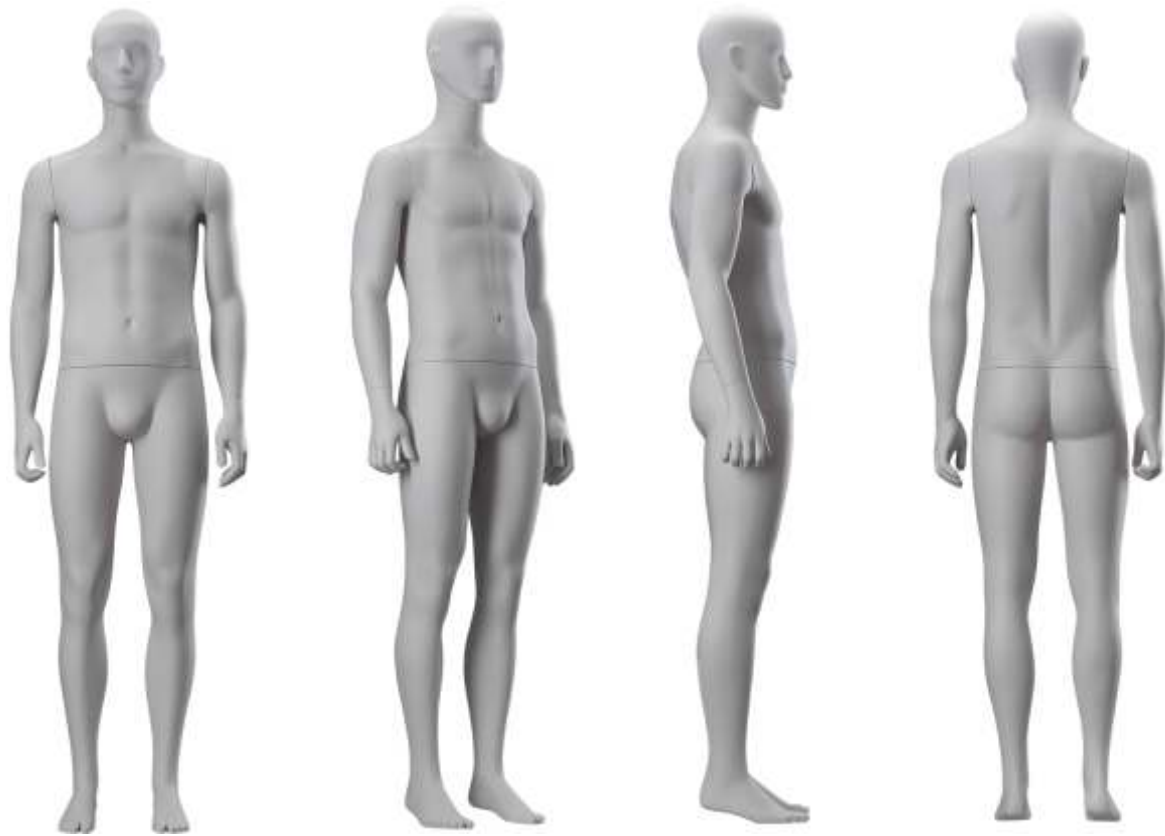

# MAX Collection

CREATING AMAZING MANNEQUINS  
WITH SUSTAINABILITY IN THEIR HEARTS.

**IDW**

**MEASUREMENTS**

| HEIGHT / 188CM / 74 INCHES

| CHEST / 98CM / 39 INCHES

| WAIST / 84CM / 33 INCHES

| HIP / 96CM / 38 INCHES

| HEEL / 3.5CM / 1.4 INCHES

Max 01

**IDW**

**MEASUREMENTS**

| HEIGHT / 188CM / 74 INCHES

| CHEST / 98CM / 39 INCHES

| WAIST / 84CM / 33 INCHES

| HIP / 96CM / 38 INCHES

| HEEL / 3.5CM / 1.4 INCHES

Max 01B

**IDW**

**MEASUREMENTS**

| HEIGHT / 188CM / 74 INCHES

| CHEST / 98CM / 39 INCHES

| WAIST / 84CM / 33 INCHES

| HIP / 96CM / 38 INCHES

| HEEL / 3.5CM / 1.4 INCHES

Max 02

**IDW**

**MEASUREMENTS**

| HEIGHT / 188CM / 74 INCHES

| CHEST / 98CM / 39 INCHES

| WAIST / 84CM / 33 INCHES

| HIP / 96CM / 38 INCHES