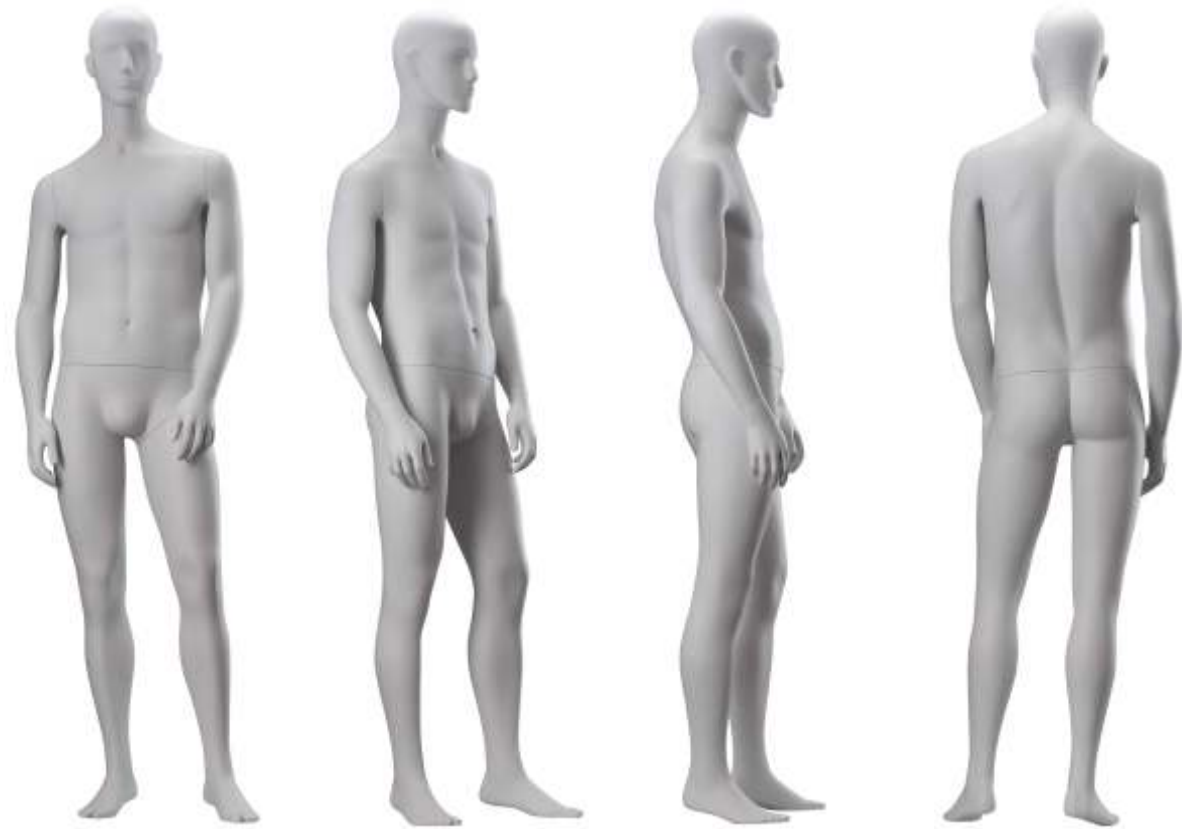

# MAX Collection

CREATING AMAZING MANNEQUINS  
WITH SUSTAINABILITY IN THEIR HEARTS.

**IDW**

**MEASUREMENTS**

| HEIGHT / 188CM / 74 INCHES

| CHEST / 98CM / 39 INCHES

| WAIST / 84CM / 33 INCHES

| HIP / 96CM / 38 INCHES

| HEEL / 3.5CM / 1.4 INCHES

Max 01

**IDW**

**MEASUREMENTS**

| HEIGHT / 188CM / 74 INCHES

| CHEST / 98CM / 39 INCHES

| WAIST / 84CM / 33 INCHES

| HIP / 96CM / 38 INCHES

| HEEL / 3.5CM / 1.4 INCHES

Max 01B

**IDW**

**MEASUREMENTS**

| HEIGHT / 188CM / 74 INCHES

| CHEST / 98CM / 39 INCHES

| WAIST / 84CM / 33 INCHES

| HIP / 96CM / 38 INCHES

| HEEL / 3.5CM / 1.4 INCHES

Max 02

**IDW**

**MEASUREMENTS**

| HEIGHT / 188CM / 74 INCHES

| CHEST / 98CM / 39 INCHES

| WAIST / 84CM / 33 INCHES

| HIP / 96CM / 38 INCHES