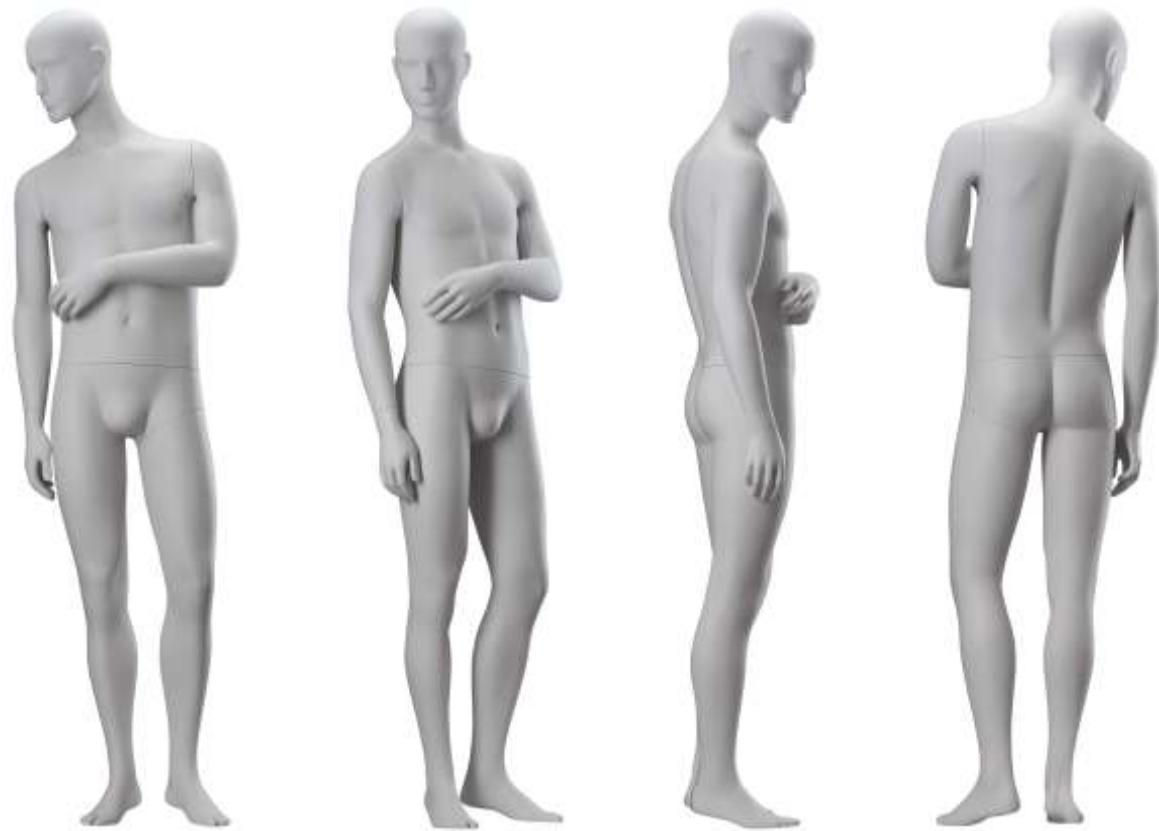

| HEEL / 3.5CM / 1.4 INCHES

Max 02

**IDW**

**MEASUREMENTS**

| HEIGHT / 188CM / 74 INCHES

| CHEST / 98CM / 39 INCHES

| WAIST / 84CM / 33 INCHES

| HIP / 96CM / 38 INCHES

| HEEL / 3.5CM / 1.4 INCHES

Max 03

**MEASUREMENTS**

| HEIGHT / 188CM / 74 INCHES

| CHEST / 98CM / 39 INCHES

| WAIST / 84CM / 33 INCHES

| HIP / 96CM / 38 INCHES

| HEEL / 3.5CM / 1.4 INCHES